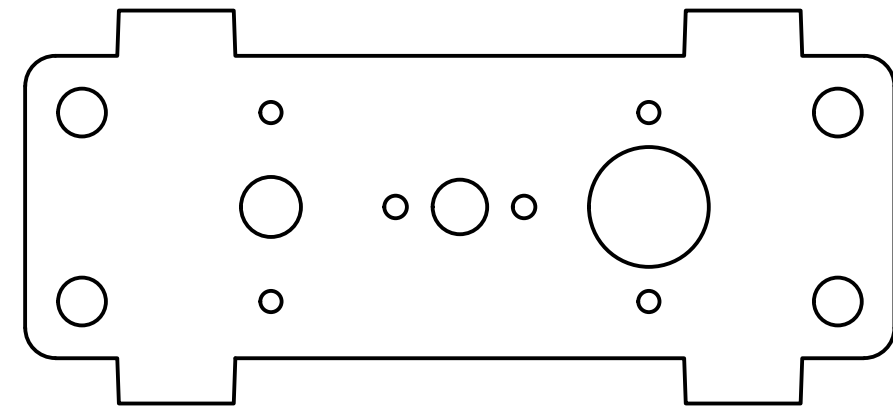

narrow breadboard

tabbed breadboard

medium breadboard

mounting plate for 25mm gearmotor

mounting plate for Arduino

mounting plate for micro servo

disc matching Pololu 1997 hub