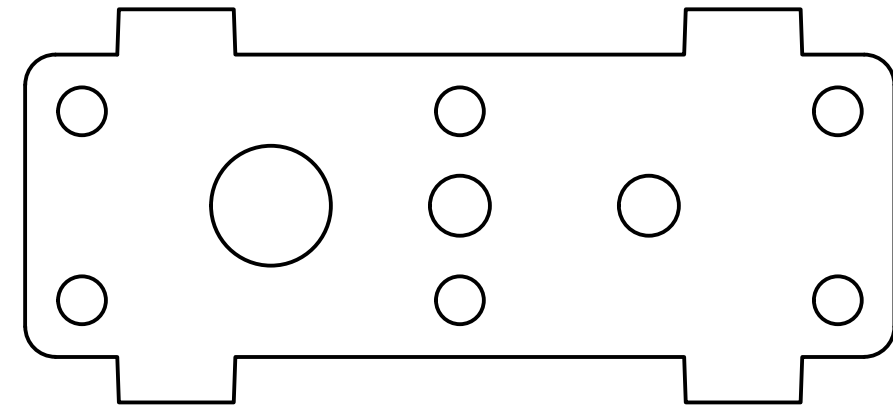

narrow breadboard

tabbed breadboard

medium breadboard

mounting plate for 25mm gearmotor

mounting plate for Arduino

mounting plate for micro servo

disc matching Pololu 1997 hub