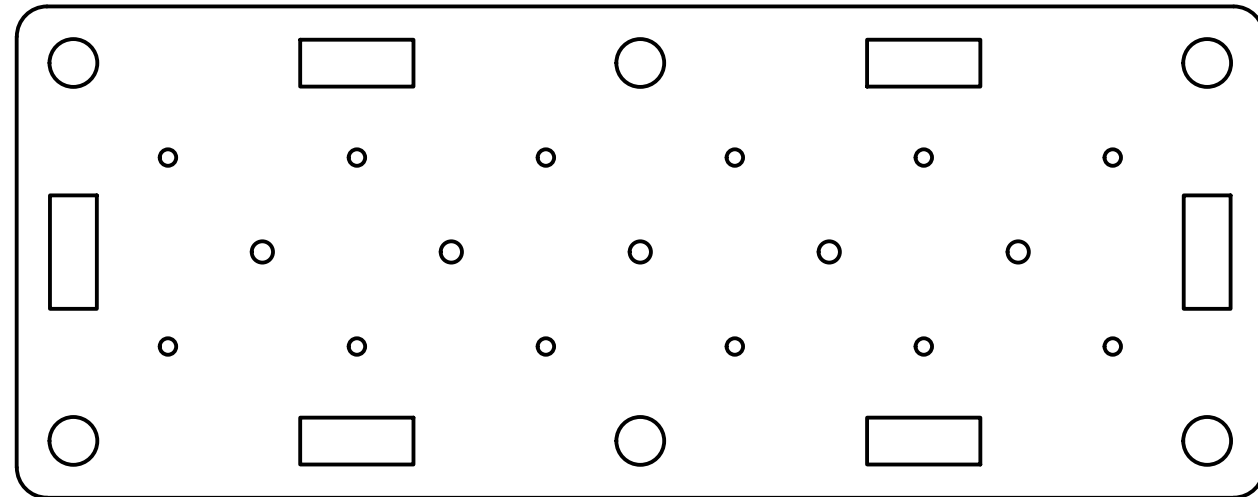

narrow breadboard

tabbed breadboard

medium breadboard

mounting plate for 25mm gearmotor

mounting plate for Arduino

mounting plate for micro servo

disc matching Pololu 1997 hub